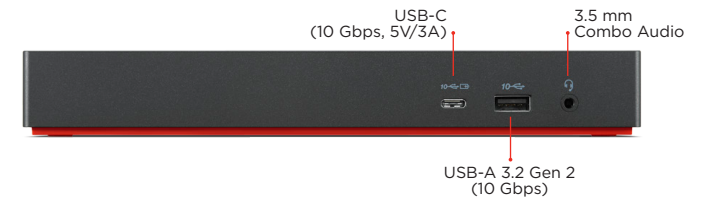

Why you need Lenovo ThinkPad Thunderbolt™ 4 Workstation Dock

Limitless possibilities

Transform any workstation into a productivity powerhouse by plugging in a single cable. Instantly add an 8K @ 30 Hz display or up to four 4K @ 60 Hz displays, lightning-fast 40 Gbps transfer speed, vPro® Support, and much more.

Unmatched performance

With an upgraded 230W power delivery, the Workstation Dock delivers unmatched performance and compatibility on all Thunderbolt™ 3 and 4, USB4, and USB-C laptops* - regardless of brand or OS.

Smart remote management

When paired, the improved hardware and Dock Manager app provide a streamlined firmware updating and management experience that reduces IT management time and ensures users are never interrupted.

* Lenovo USB-C & Thunderbolt™ Docks function with laptops that support industry standard USB-C Alt-Mode or Thunderbolt™ protocols through their Type C™ port. Lenovo USB-C and Thunderbolt™ Docks support additional features, such as MAC address passthrough, WOL and mirrored power button, on most Lenovo ThinkPad laptops, but such features may not be available on certain other Lenovo laptops or non-Lenovo branded laptop systems.

Smarter
technology
for all

Lenovo