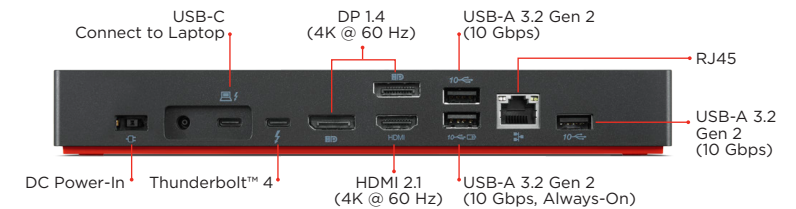

Designed for those who refuse to be average, the Lenovo ThinkPad Thunderbolt™ 4 Workstation Dock delivers premium docking performance. Enjoy breathtaking 8K @ 30 Hz display support, Intel® vPro® technology, smart remote manageability, and a mammoth 230W of peak power delivery - all with a single proprietary Thunderbolt™ 4 split cable.

Unmatched performance

With an upgraded 230W power delivery, the Workstation Dock delivers unmatched performance and compatibility on all Thunderbolt™ 3 and 4, USB4, and USB-C laptops* - regardless of brand or OS.

Smarter
technology
for all

Lenovo

Lenovo ThinkPad Thunderbolt™ 4 Workstation Dock

Specifications

Performance

USB Ports

4 x USB 3.2 Gen 2¹ (10 Gbps,
1 x Always-On Charging),
1 x USB-C (10 Gbps, 5V/3A)

Video Ports

2 x DisplayPort 1.4
1 x HDMI 2.1
1 x Thunderbolt™ Downstream

Audio

1 x 3.5 mm Combo Audio Jack

Power

1 x Slim Tip 300W Power Adapter
Up to 230W Power Charging to Workstations

Operating Humidity

Max. : 95%

Min. : 5%