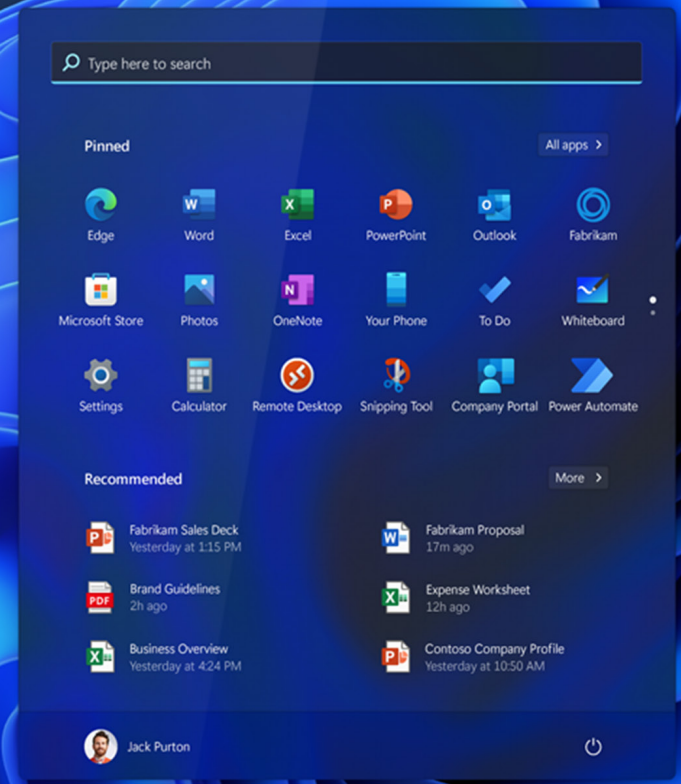

Premium experience

AMD Ryzen™ PRO 6000 Series processors and Windows Pro 11 provide premium enterprise-ready speed and power along with all-day battery life.

Hover over icons to discover more.