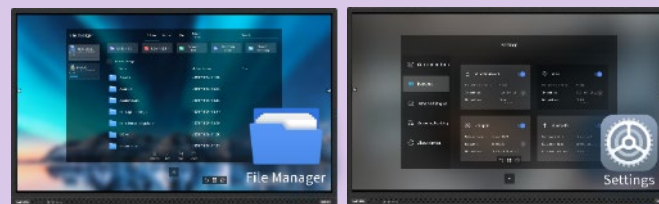

Integrated Software with a Smart Interface

Smart System

Lenovo ThinkVision Interactive Large Format Display (iLFD) T75 puts you in control of every situation with an intelligent Android system environment that includes a powerful Launcher and smart tools to empower collaboration, making interaction effortless and intuitive. The Sidebars at the screen's edge help save precious seconds by getting you instantly to the functions you need. Click the More Apps icon at the bottom of the screen to view the full menu of installed applications.

Lenovo

Wide Range of Applications

ThinkVision iLFD T75 offers an ecosystem of applications with a familiar smart device user interface, letting you rapidly access the applications and tools you need to accomplish business tasks at hand.

Smart Meetings

Users can empower both on-site or remote collaboration anytime with the pre-installed Smart Whiteboard and Lenovo Projection.

System Management

File Manager and Settings help users organize every document and customize a full range of device settings through a user-friendly interface.

Never Lose Track

The Whiteboard's **navigation window** ensures no matter how big their canvas, users never lose track of their notes.

Flexible Access to Info/Material

Documents shared through the wireless dongle will appear within the Whiteboard interface. Users can also embed browser windows, search the web for spontaneous inspiration, or view other projected documents as an auxiliary display with **multitasking features**.