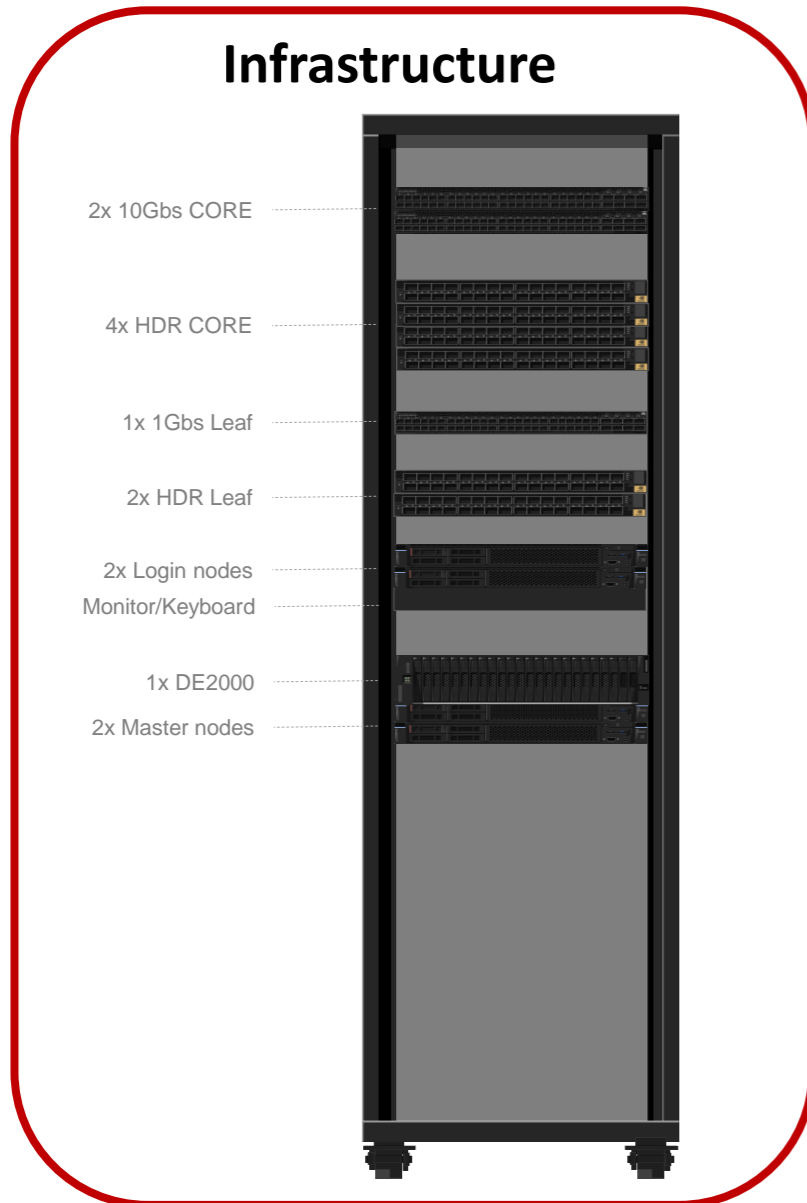

36x Compute nodes

SD630 v2 1/2 U

- 2x Intel Xeon Platinum 8358 32C 250W @2.6GHz
- 256GB memory @3200MHz
- 1x 7mm 240GB SATA SSD for the OS
- 1x 1Gbs port
- 1x HDR100 port (shared I/O)

1x 1Gbs Nvidia
AS4610-54T switch

1x Infiniband Nvidia
QM8790 switch

HDR100 100% non-blocking
18 down / 20 up

2x SR650 v2 storage
servers

2x D3284 expansion
• 8TB NL-SAS drives

Potential TruScale Configurations

Dense Watercooled AMD

4608 cores