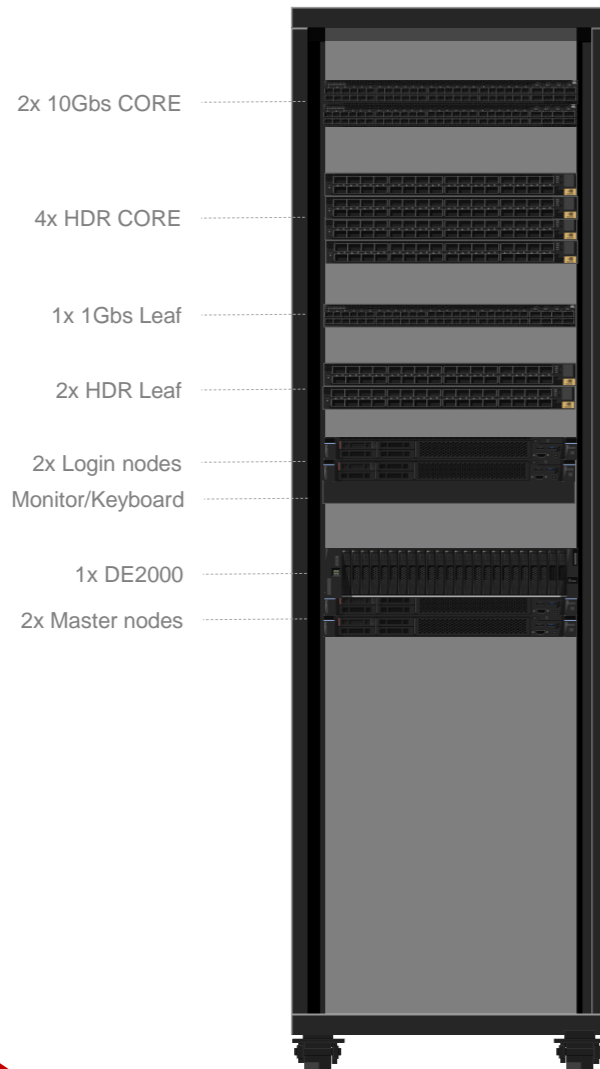

Smarter technology for all

Build the Right Solution to fit your Organization

Examples of potential configurations

Powered by

Lenovo

Potential TruScale Configurations

Dense Watercooled- AMD 2304 cores

DSS-G210
255TB

Infrastructure

Lenovo Neptune™

1x 42U rack

3x D612S 6U12N
chassis

36x Compute nodes

SD650 v2 1/2 U

- 2x Intel Xeon Platinum 8358 32C 250W @2.6GHz
- 256GB memory @3200MHz
- 1x 7mm 240GB SATA SSD for the OS
- 1x 1Gbs port
- 1x HDR100 port (shared I/O)