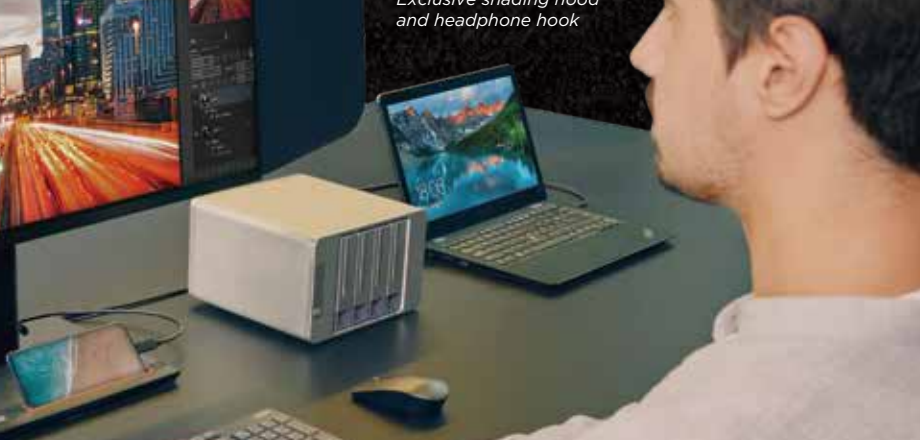

ThinkVision

Creator Extreme Monitor With Mini-LED Backlight

Lenovo

Creating compelling content is an art form that requires high-quality visuals for impactful storytelling. Anyone from designers, editors, or VFX specialists needs a monitor that reproduces high contrast and accurate colors because a subtle difference or inaccuracy can change the entire mood or context of a scene. The ThinkVision Creator Extreme is the perfect monitor for content creators, as the industry-leading Mini-LED display with Dolby Vision® approved and VESA certified HDR 1000 imaging technology that combines high-dynamic range (HDR) with wide color gamut capabilities (99.5% DCI-P3), Mini-LED backlights, wide color gamut, and factory-calibrated color accuracy. With its 1152 mini-LED zones and 10,368 LEDs for dynamic local dimming, the monitor produces accurate visuals that allow you to design every frame with extreme precision. For enhanced connectivity, the ThinkVision Creator Extreme features versatile ports including DP 1.4, HDMI 2.0, and USB Type-C, making it a perfect tool for videographers and colorists.

Perfect Color for Digital Content Creators

Lifelike HDR Display with Mini-LED Backlight Technology

Purposeful Design to Enhance Efficiency

Picture-perfect Imagery