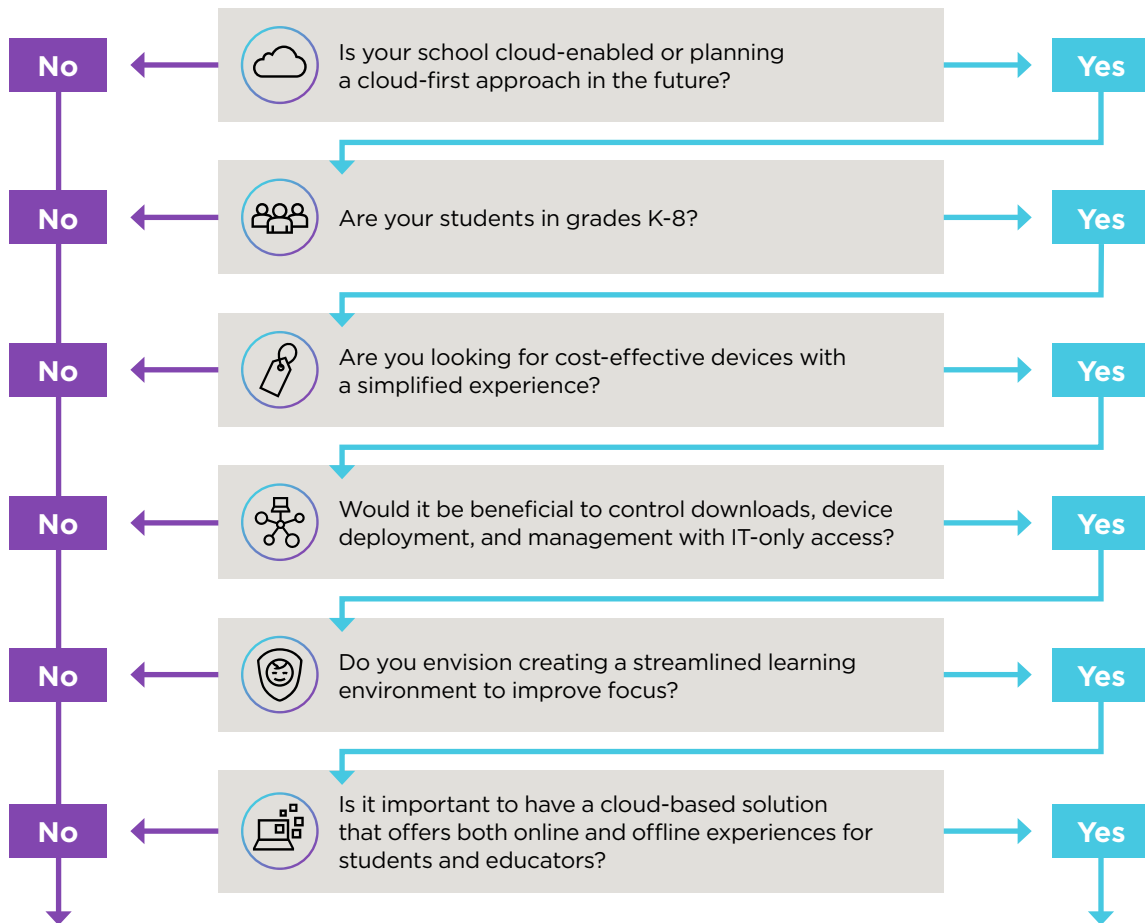

Your #1 priority: choose your Windows

Lenovo
Education

Tailor your Windows 11 experience to your students' needs.

Microsoft Windows 11 is designed for education with versatile tools to meet a wide range of learning options. Windows 11 SE, a streamlined version of Windows 11, is optimized for cost-effective, cloud-first devices. Which version best fits your needs?

Windows 11 is your best fit.

Discover powerful tools for learning, collaboration, and creation in a secure environment.

Check out our new **upgrade reference guide** for education. [➔](#)

Windows 11 SE is your best fit.

A simplified, cost-effective, secure experience optimized for a cloud-first world featuring modern management.

Get details on Lenovo products running **Windows 11 SE**. [➔](#)

Unlock the power of
creativity and collaboration